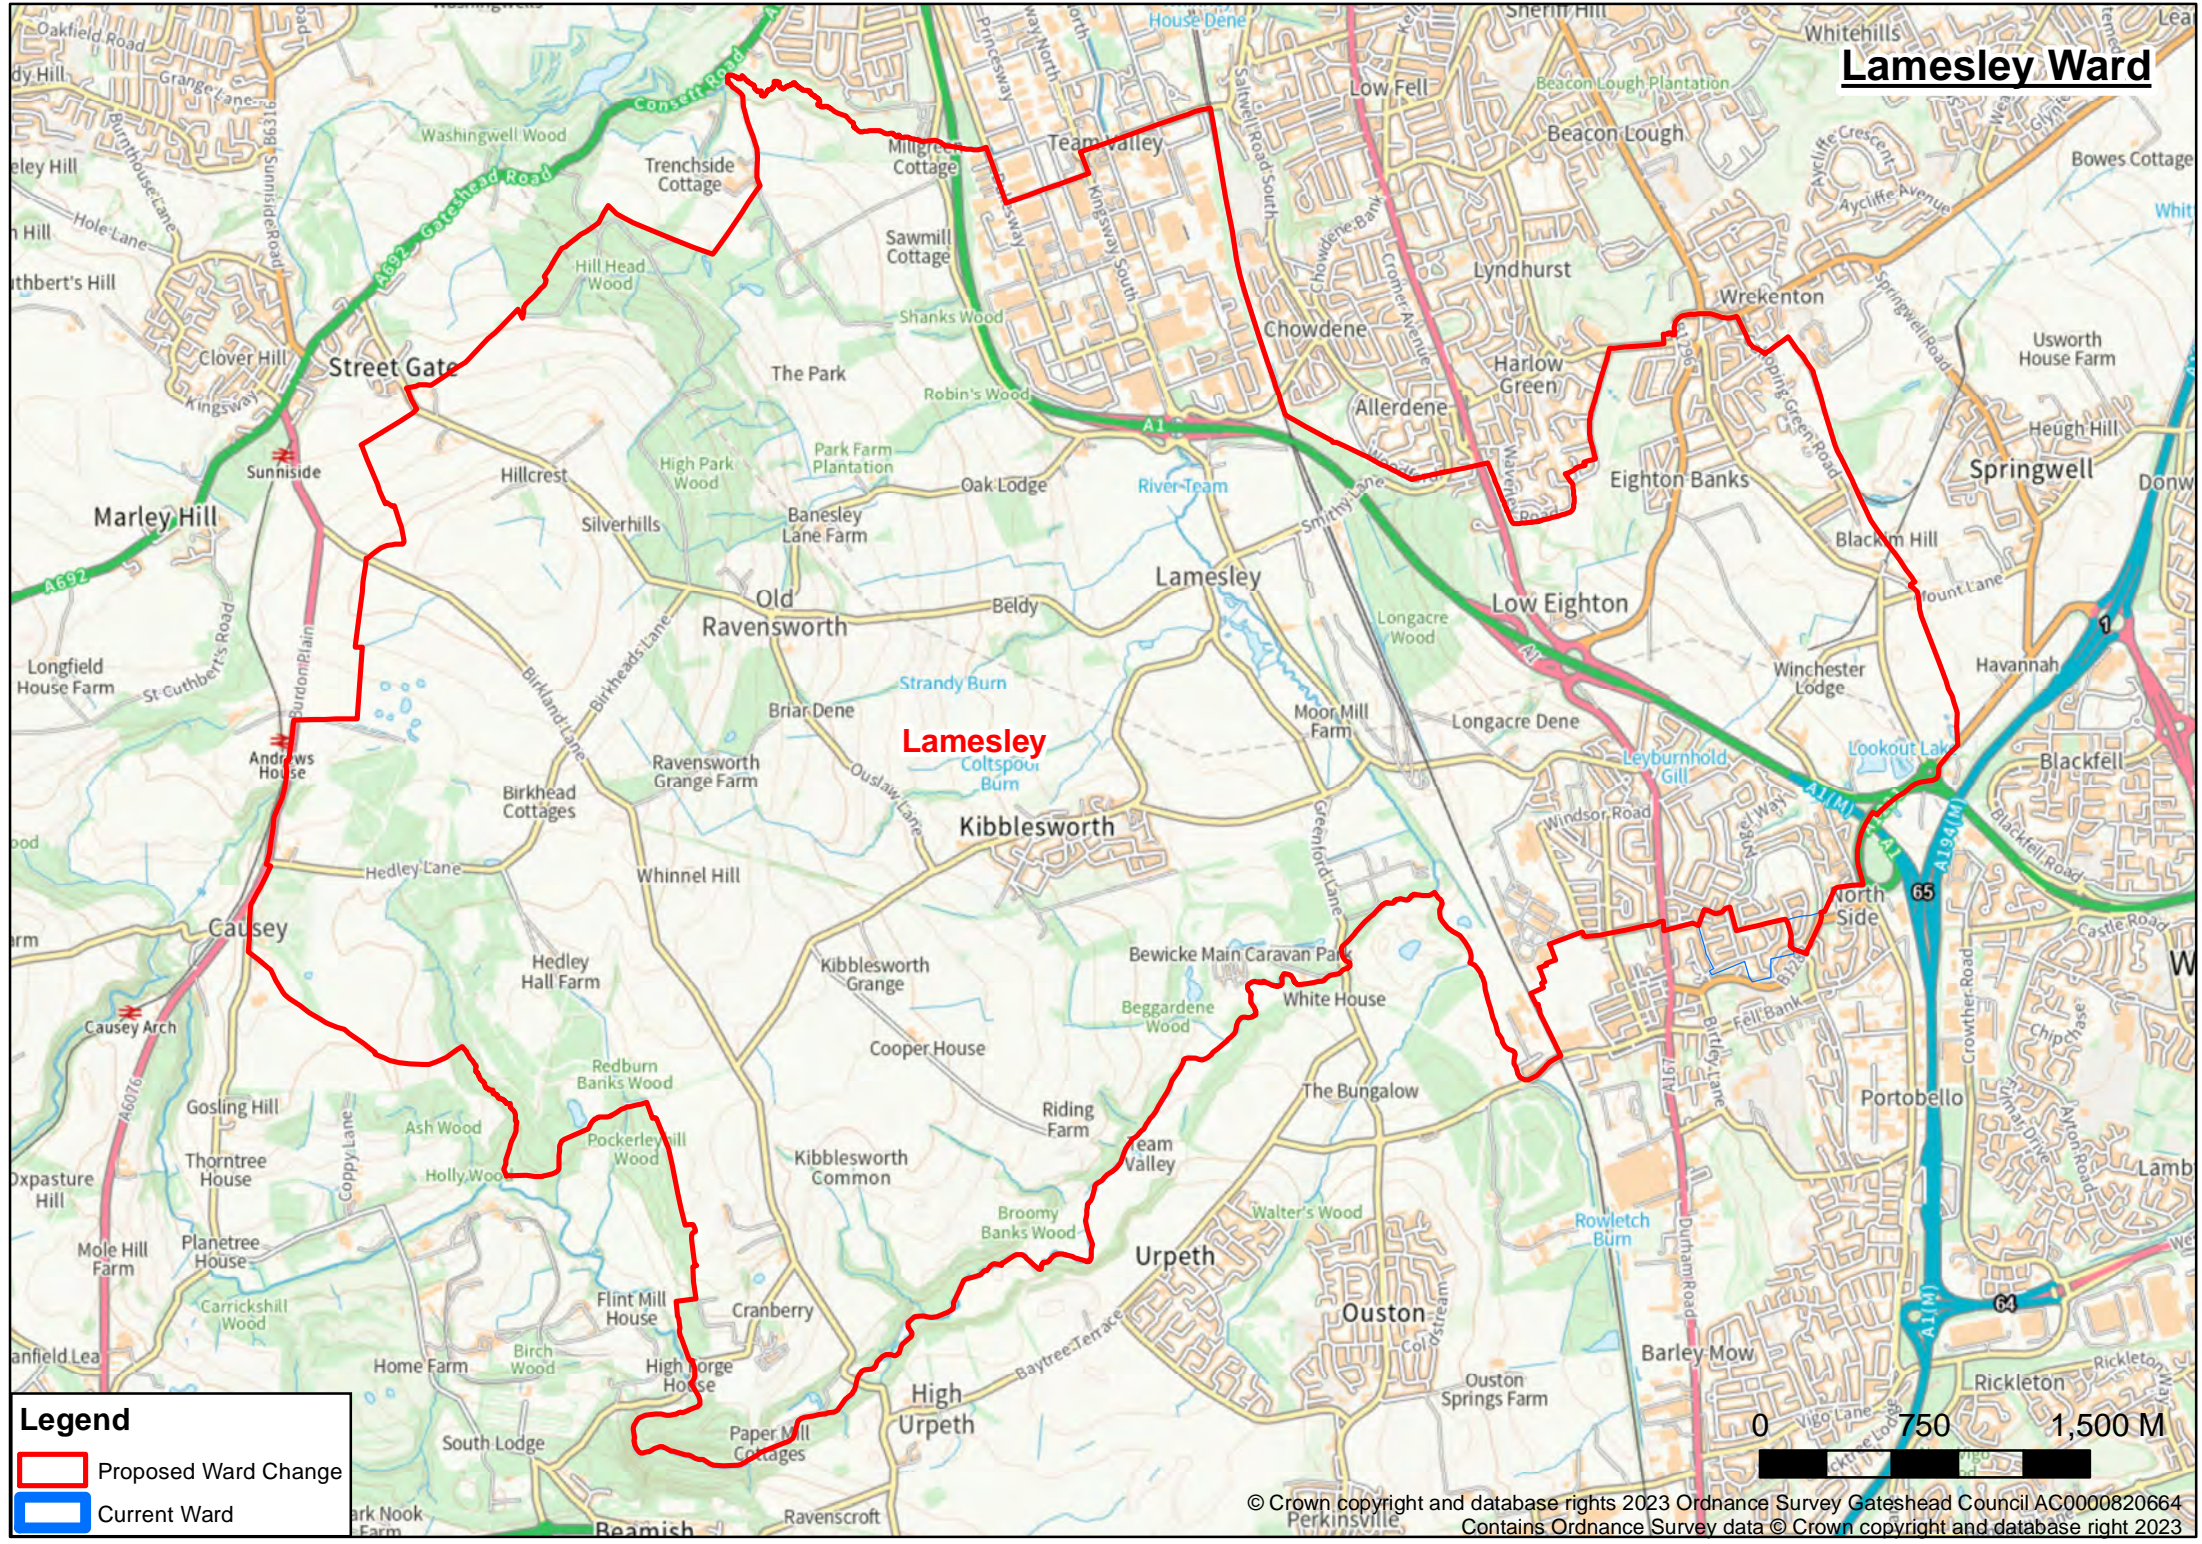

Windy Nook and Whitehills Ward

Legend

-  Proposed Ward Change
-  Current Ward

Pelaw and Heworth Ward

Legend

-  Proposed Ward Change
-  Current Ward

Wardley and Leam Lane Ward

Legend

- Proposed Ward Change
- Current Ward

Lamesley Ward

Legend

- Proposed Ward Change
- Current Ward

Birtley South Ward

Legend

-  Proposed Ward Change
-  Current Ward