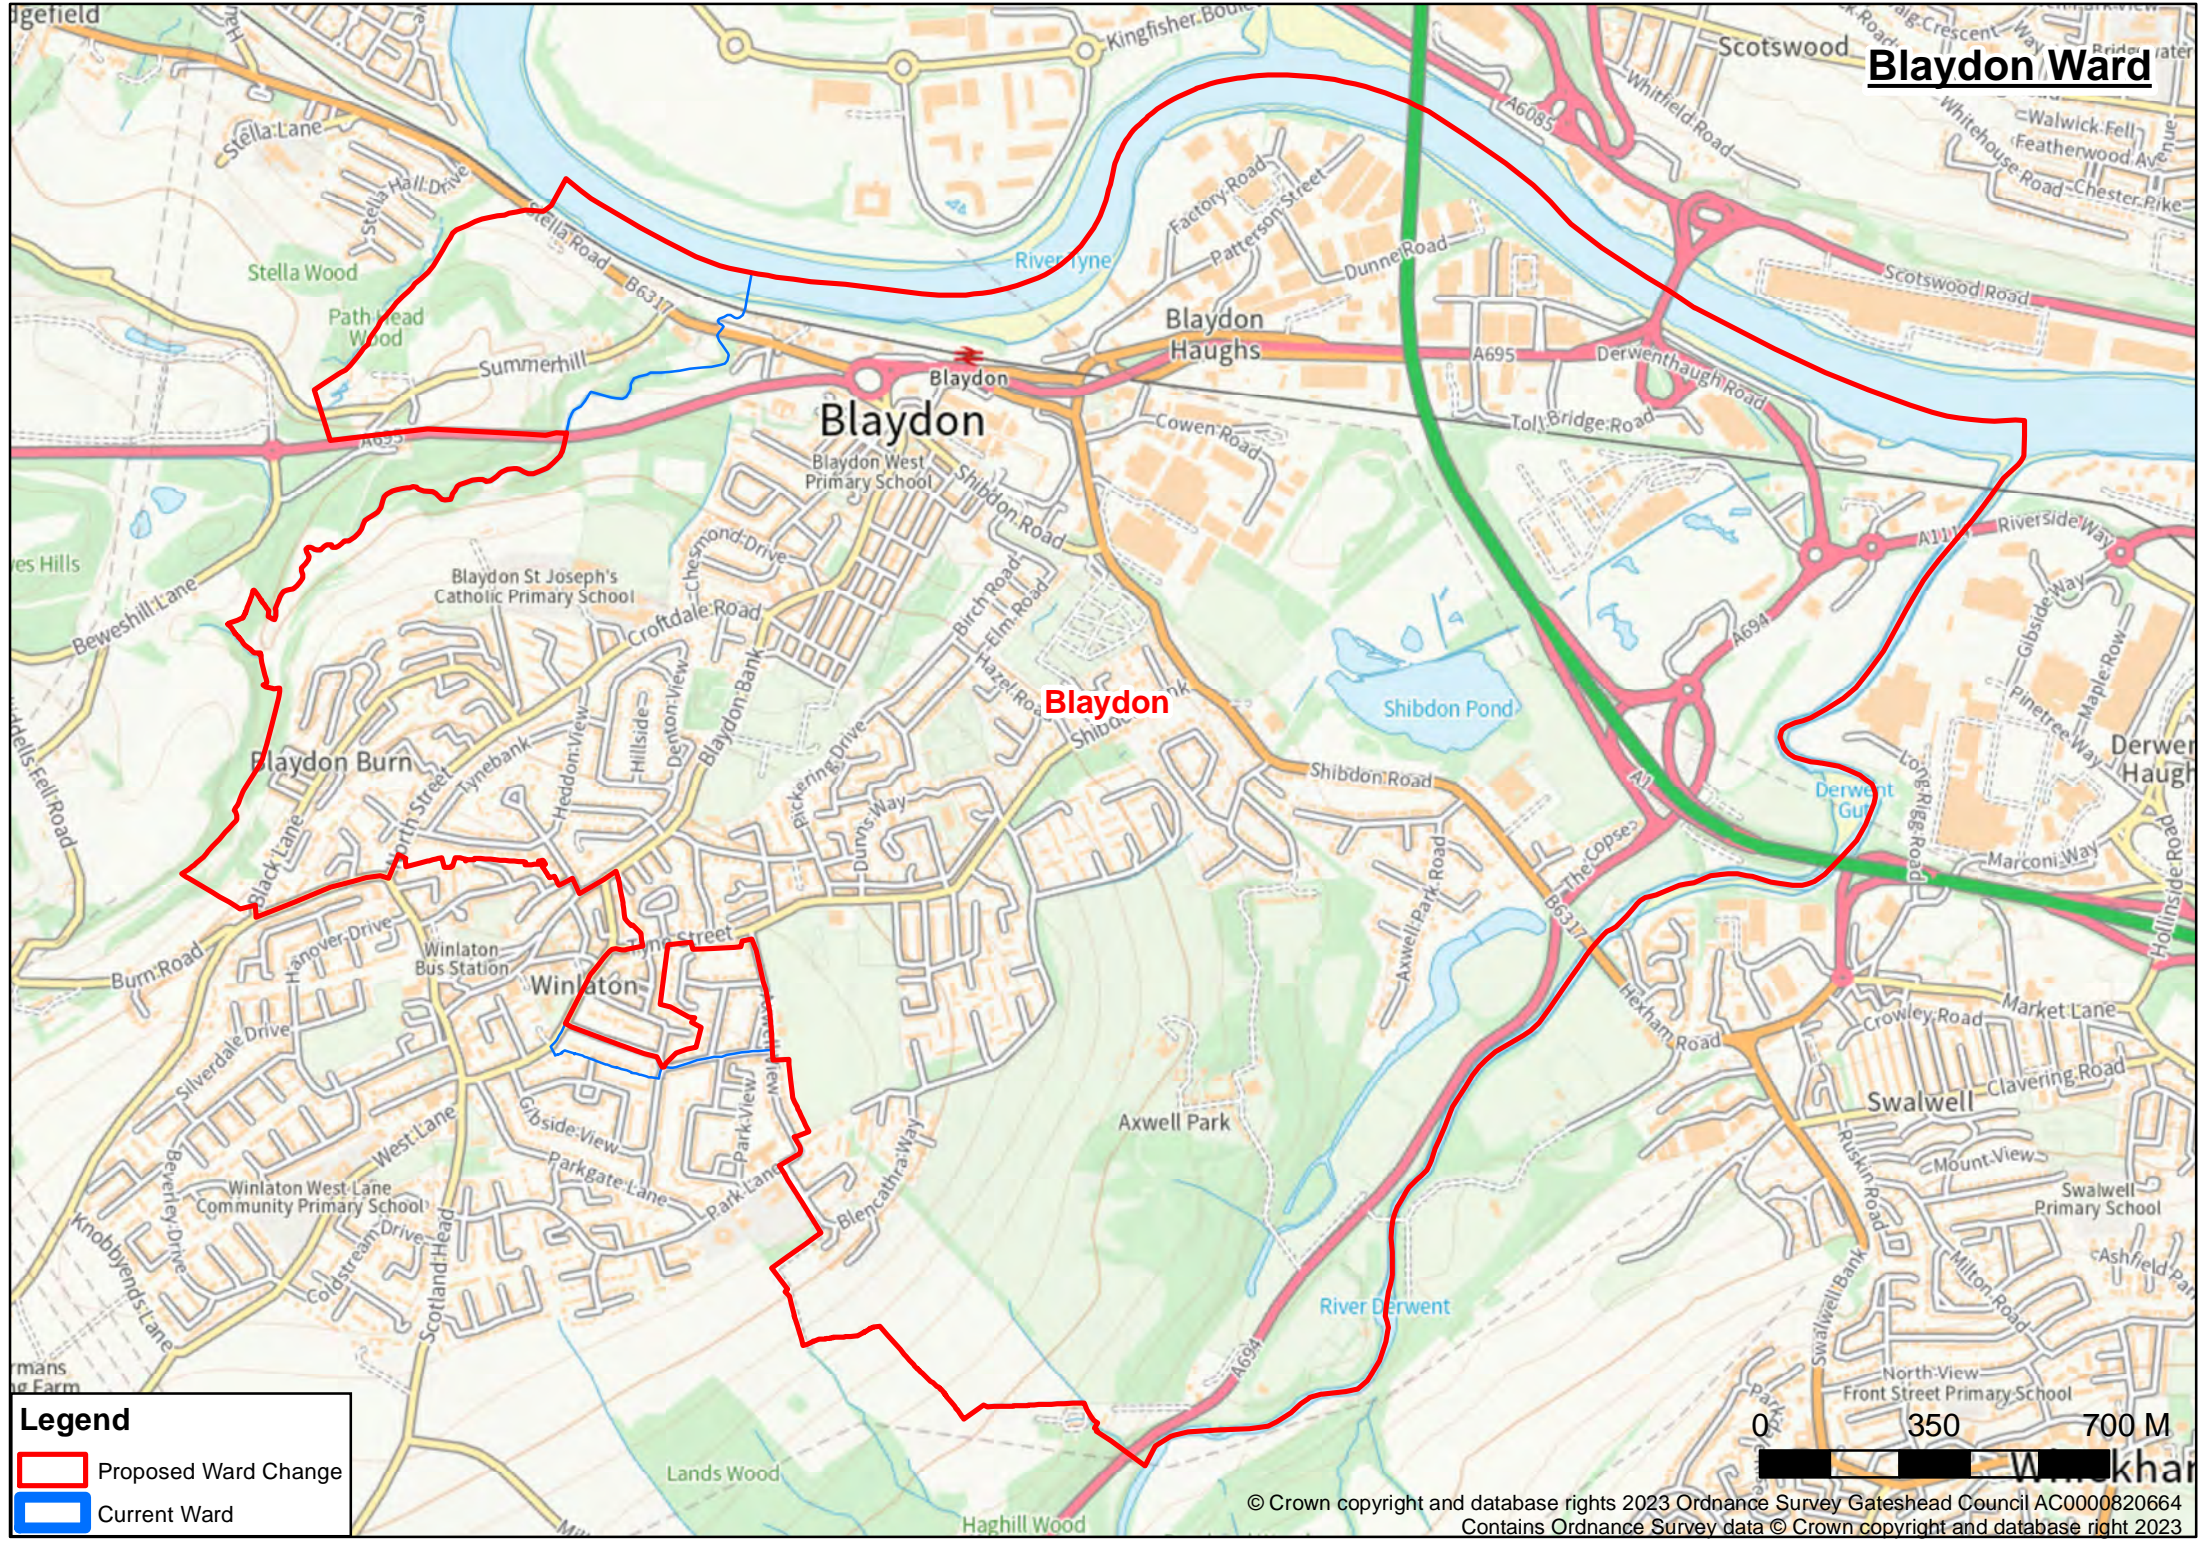

Crawcrook and Greenside Ward

Legend

-  Proposed Ward Change
-  Current Ward

Chopwell and Rowlands Gill Ward

Legend

-  Proposed Ward Change
-  Current Ward

Winlaton and High Spen Ward

Legend

- Proposed Ward Change
- Current Ward

Blaydon Ward

Legend

-  Proposed Ward Change
-  Current Ward

Whickham North and Swalwell Ward

Legend

- Proposed Ward Change
- Current Ward

Whickham South and Sunniside Ward

Legend

- Proposed Ward Change
- Current Ward

Dunston Hill and Whickham East Ward

Legend

-  Proposed Ward Change
-  Current Ward

Dunston, Teams and Riverside Ward

Legend

- Proposed Ward Change
- Current Ward