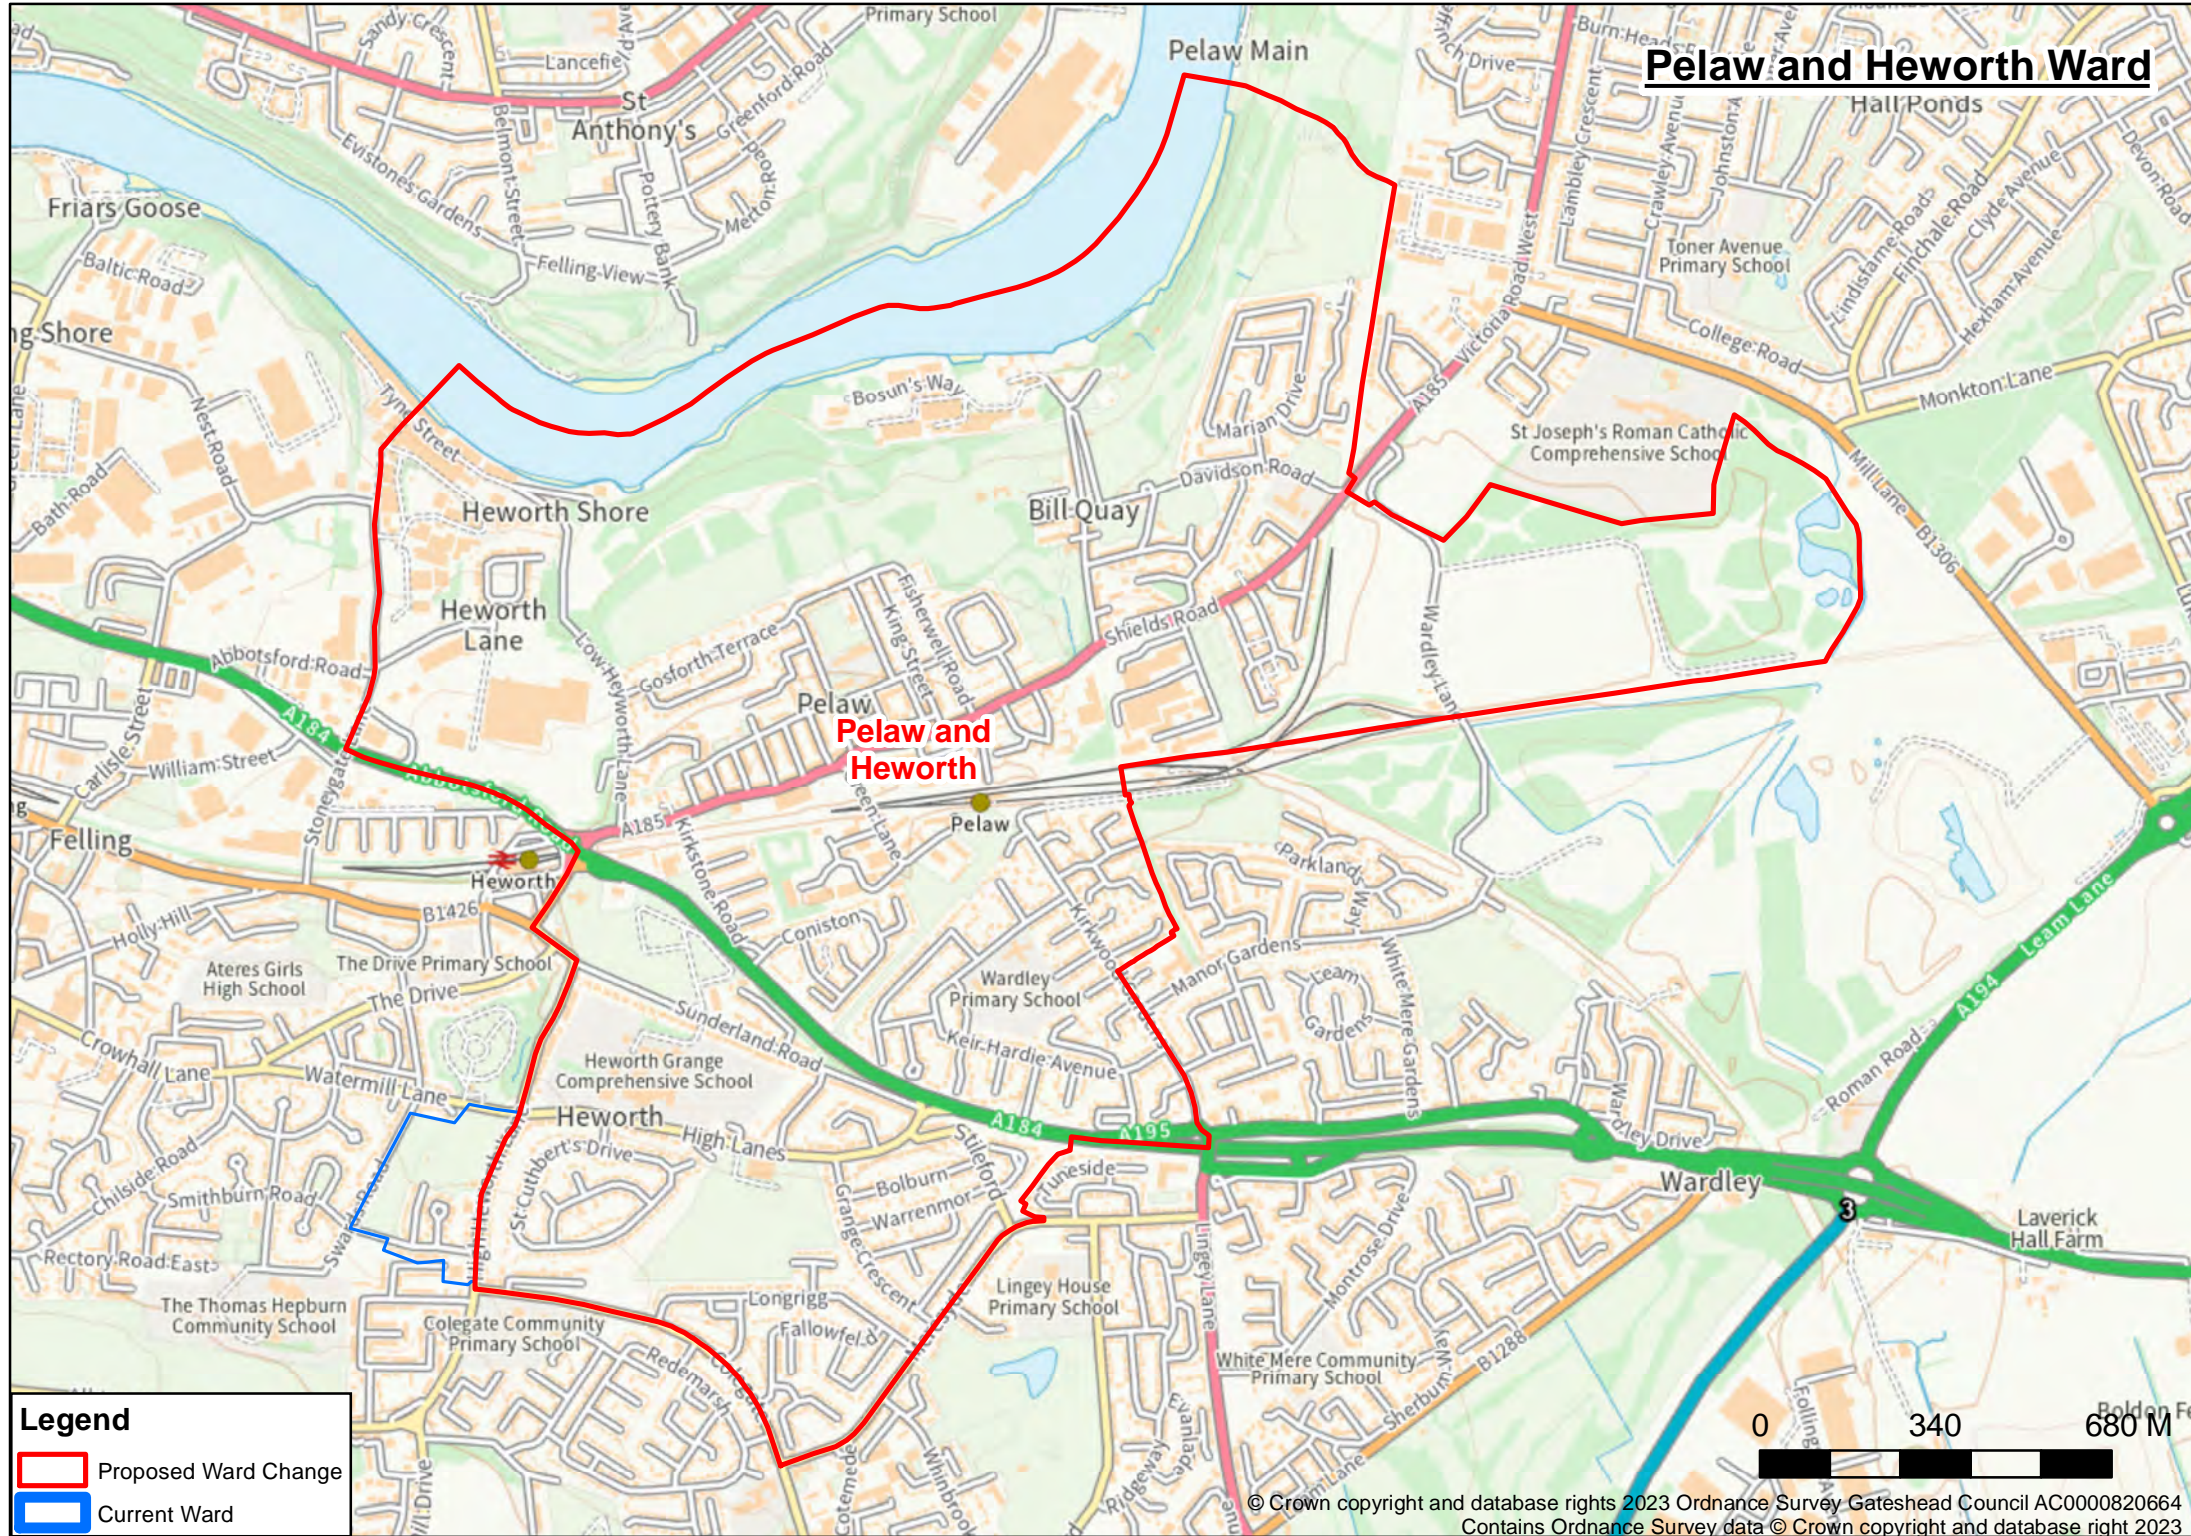

Windy Nook and Whitehills Ward

Legend

-  Proposed Ward Change
-  Current Ward

Pelaw and Heworth Ward

Legend

-  Proposed Ward Change
-  Current Ward

Wardley and Leam Lane Ward

Legend

- Proposed Ward Change
- Current Ward

Lamesley Ward

Legend

- Proposed Ward Change
- Current Ward

Birtley South Ward

Legend

-  Proposed Ward Change
-  Current Ward