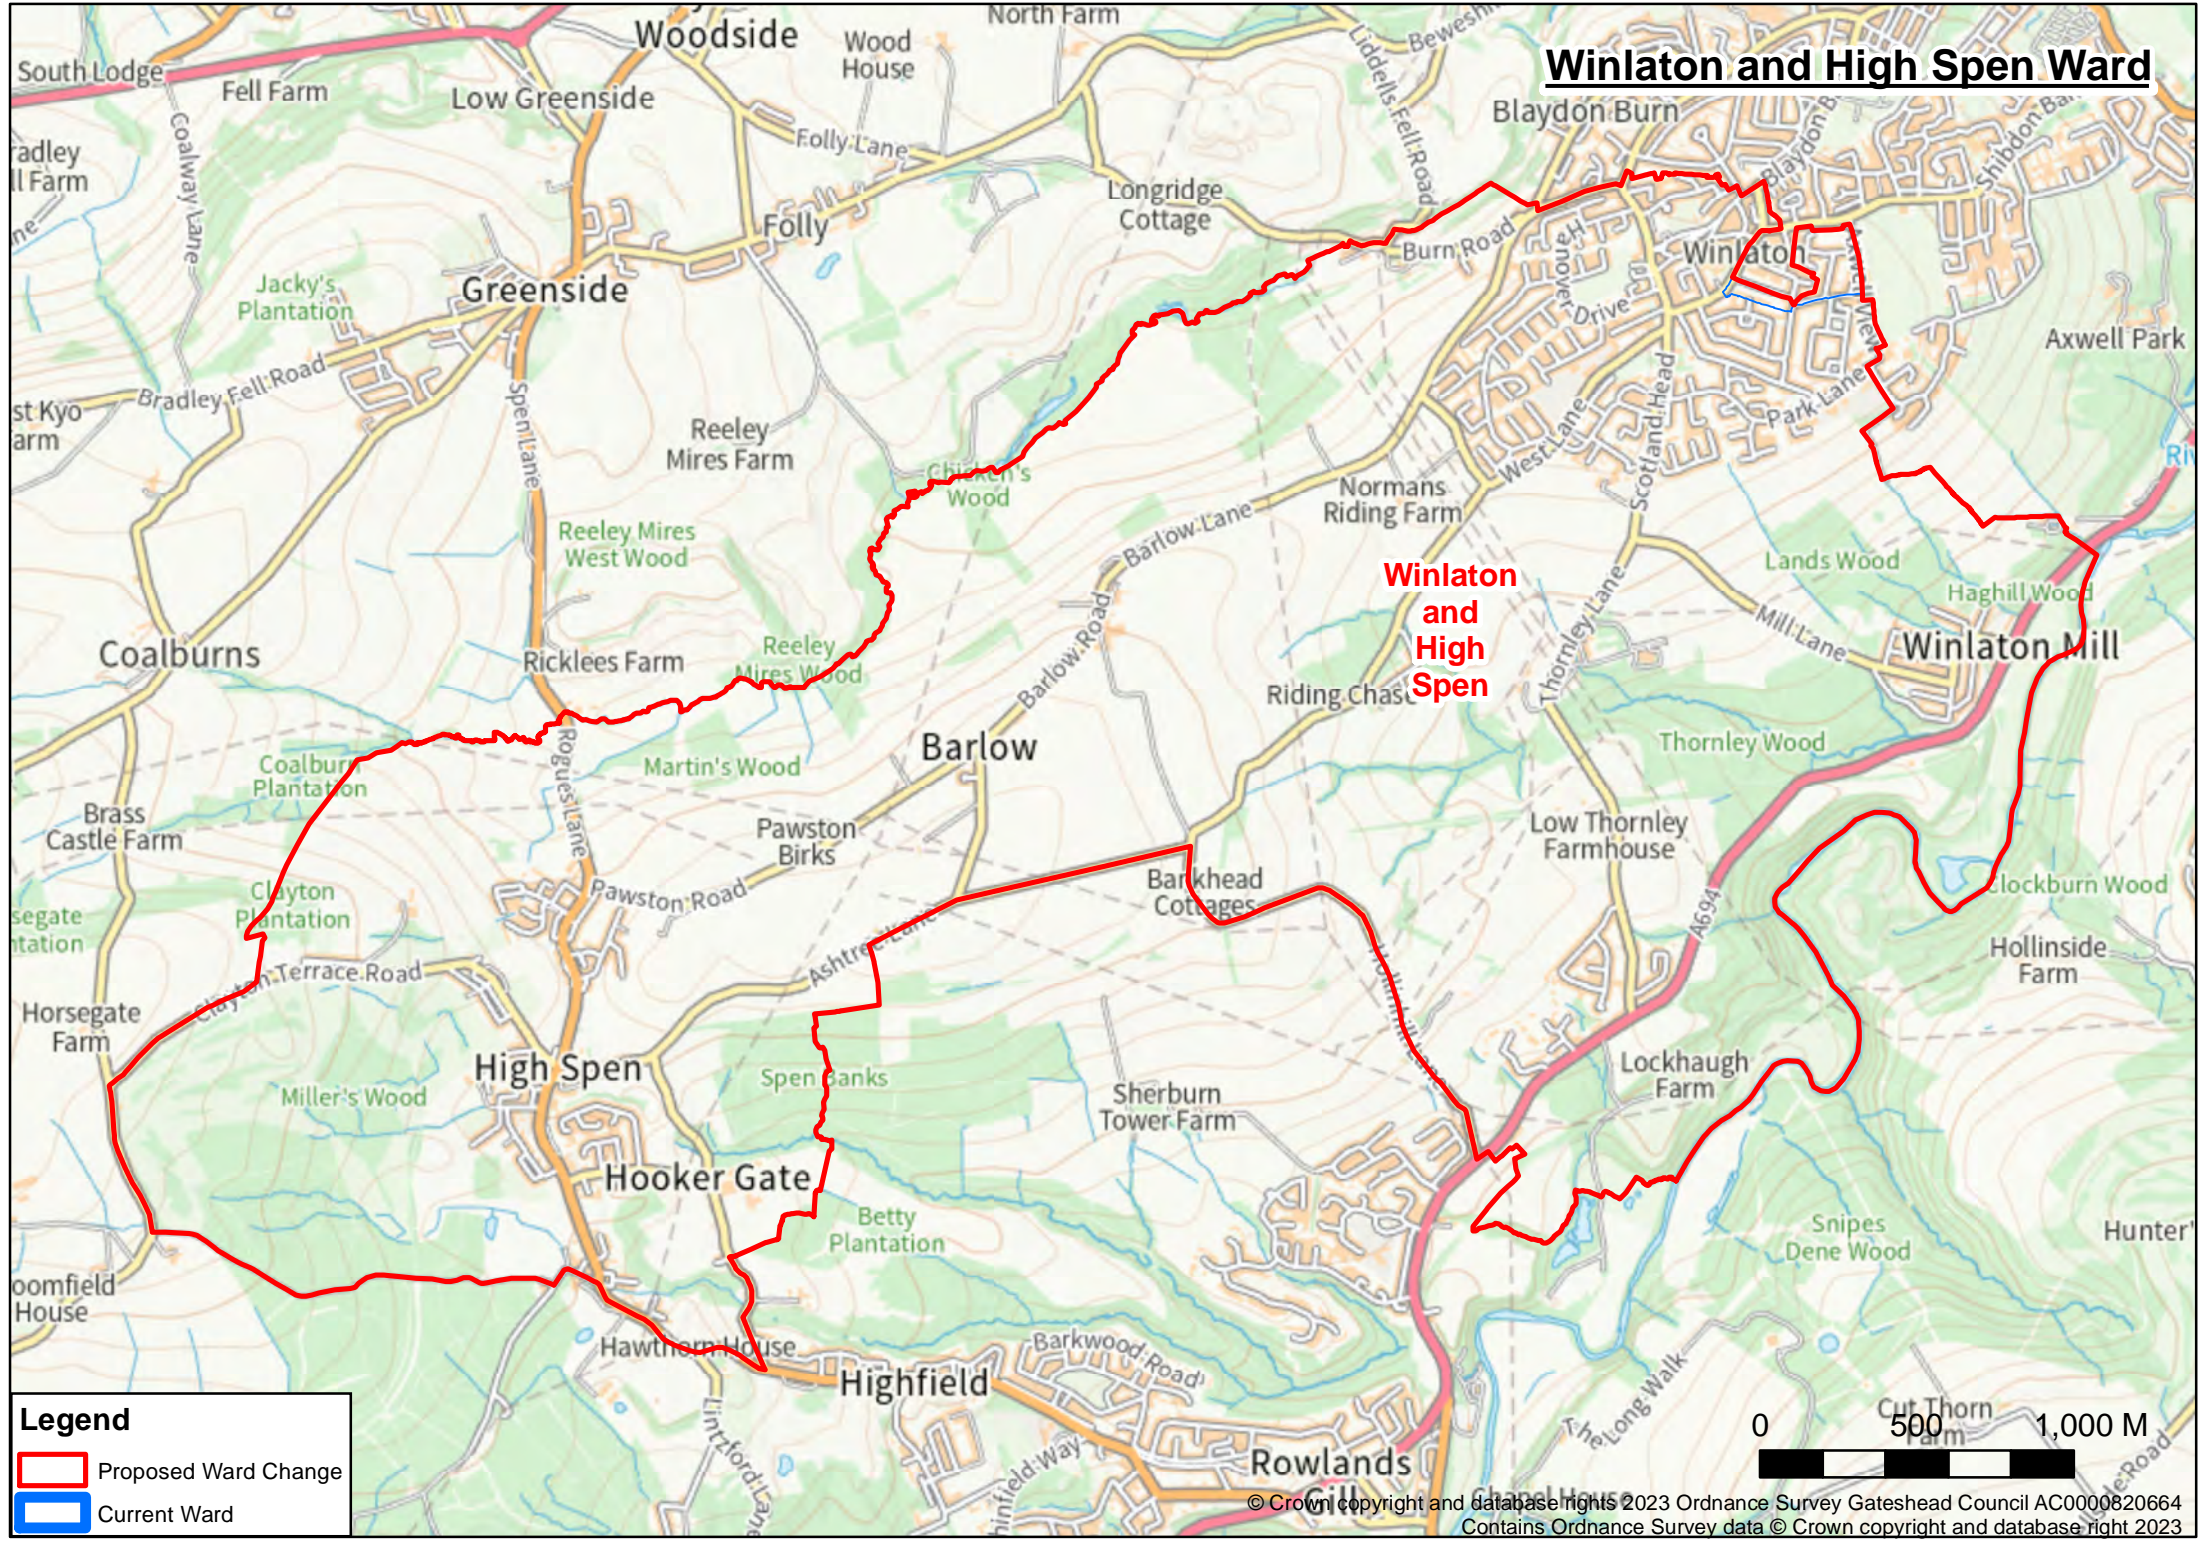

Crawcrook and Greenside Ward

Legend

-  Proposed Ward Change
-  Current Ward

Chopwell and Rowlands Gill Ward

Legend

-  Proposed Ward Change
-  Current Ward

Winlaton and High Spen Ward

Legend

- Proposed Ward Change
- Current Ward

Blaydon Ward

Legend

-  Proposed Ward Change
-  Current Ward

Whickham North and Swalwell Ward

Legend

- Proposed Ward Change
- Current Ward

Whickham South and Sunniside Ward

Legend

- Proposed Ward Change
- Current Ward

Dunston Hill and Whickham East Ward

Legend

-  Proposed Ward Change
-  Current Ward

Dunston, Teams and Riverside Ward

Legend

- Proposed Ward Change
- Current Ward

Windy Nook and Whitehills Ward

Legend

-  Proposed Ward Change
-  Current Ward

Pelaw and Heworth Ward

Legend

-  Proposed Ward Change
-  Current Ward

Wardley and Leam Lane Ward

Legend