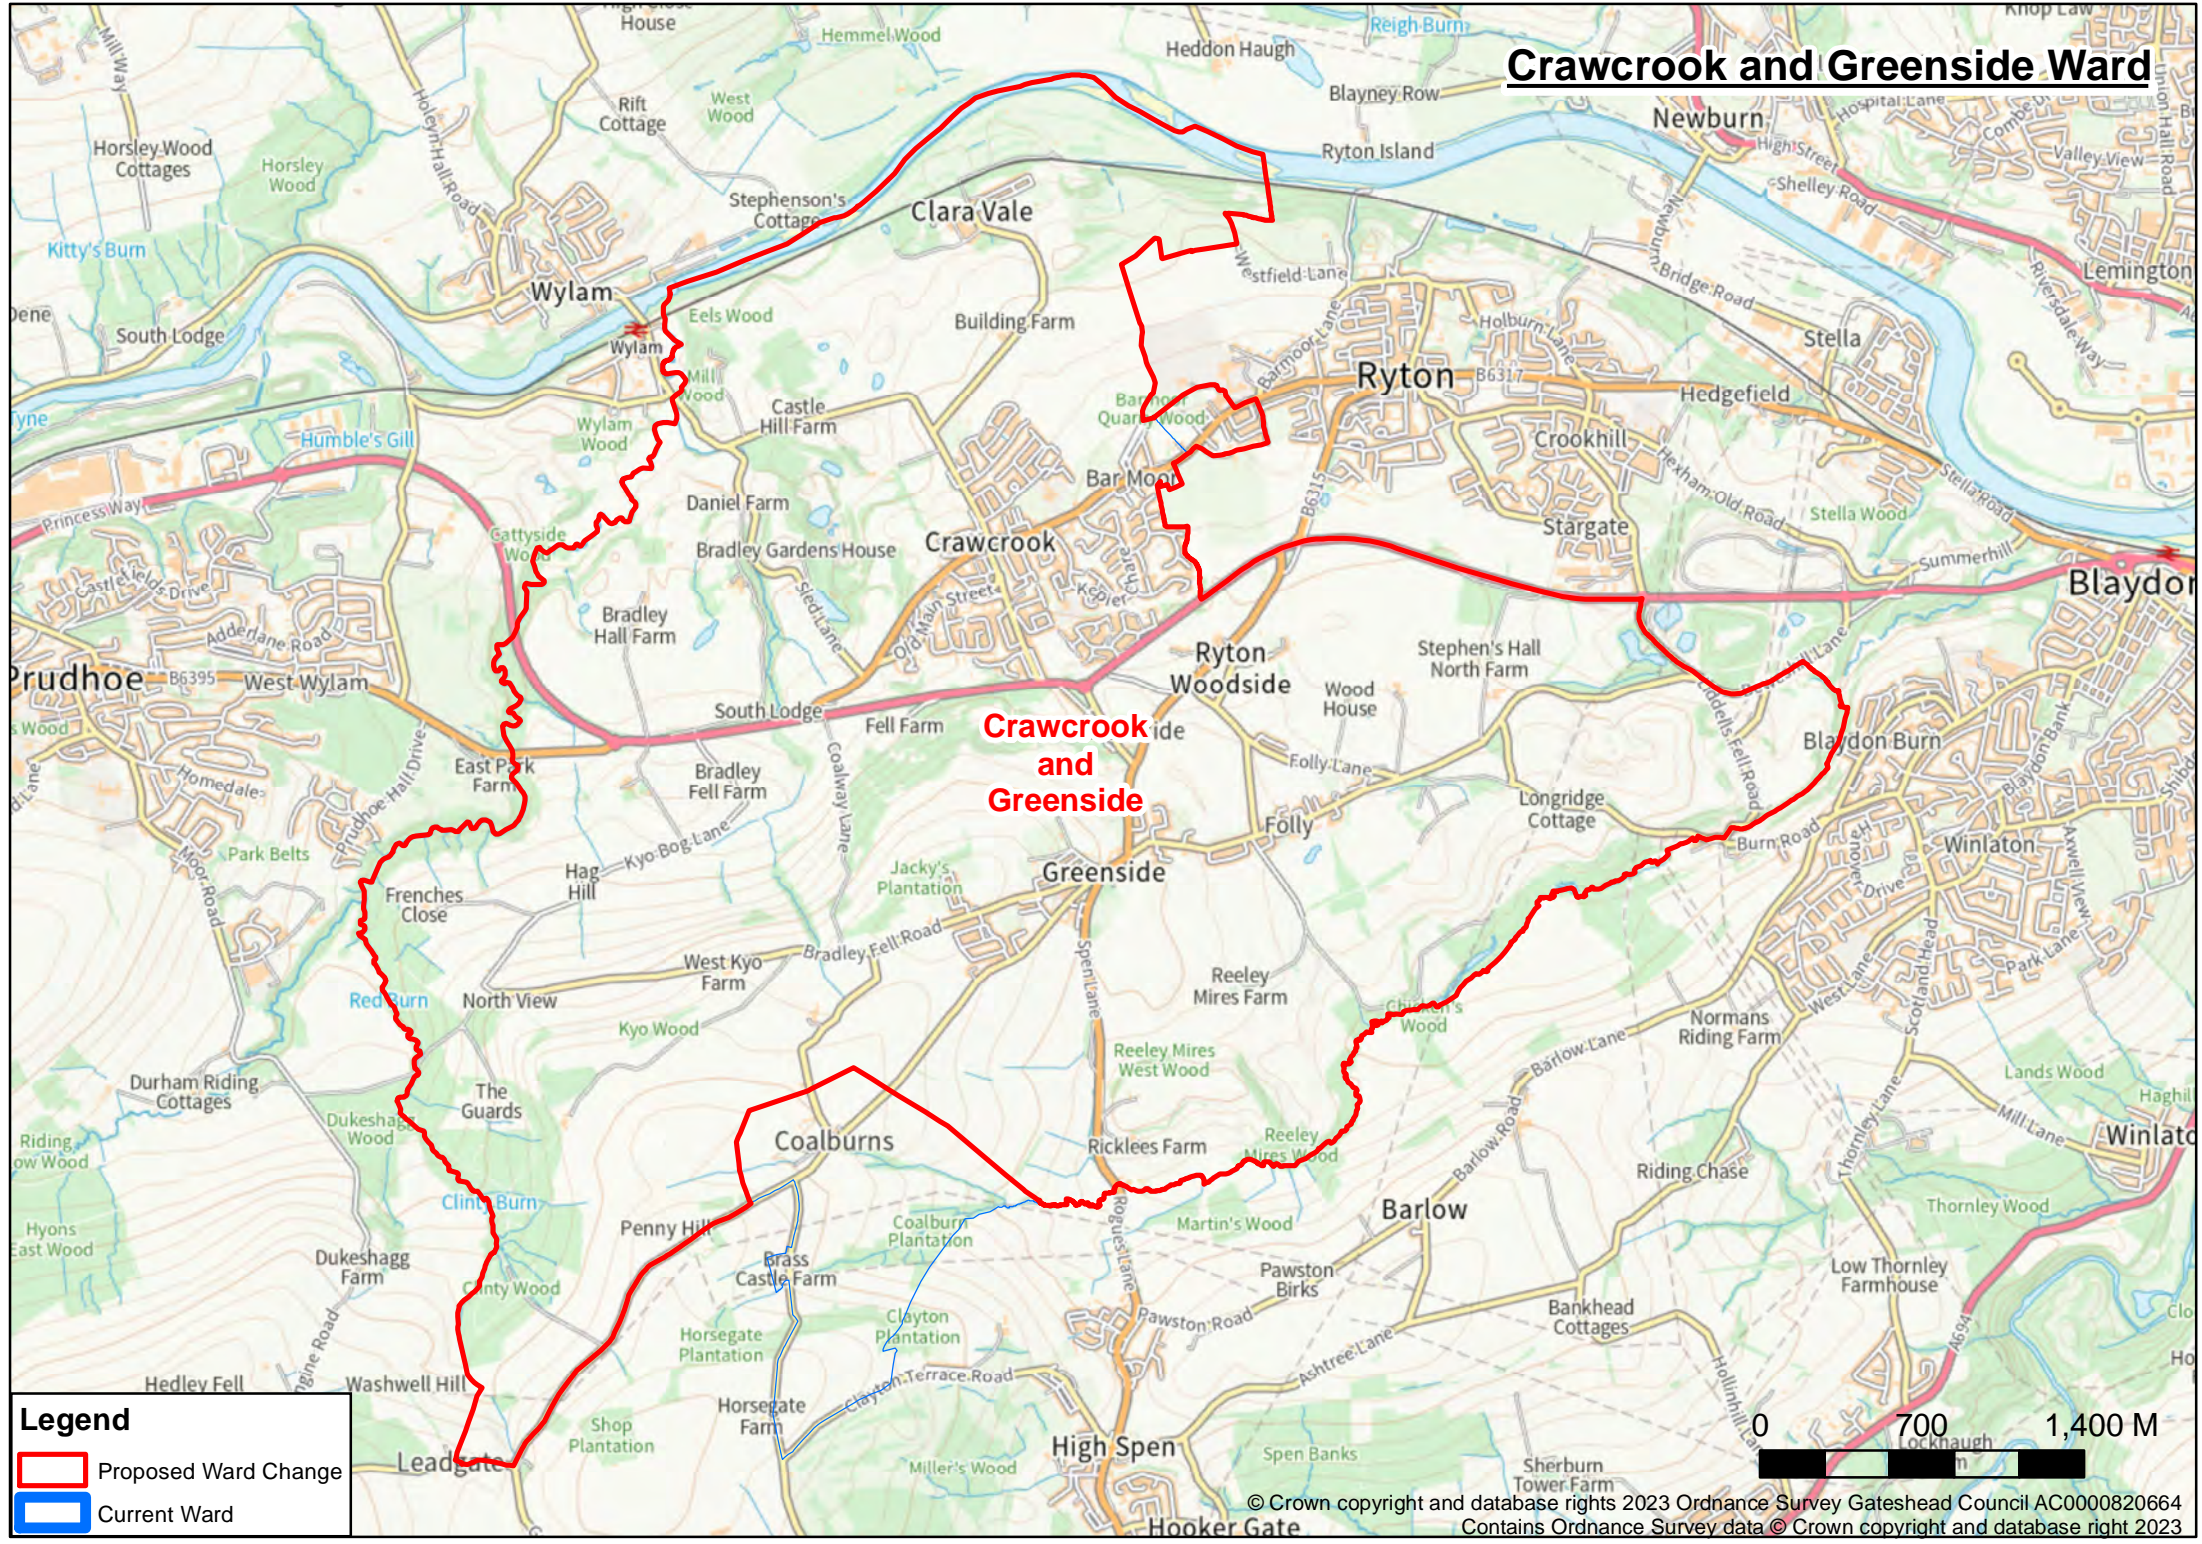

Crawcrook and Greenside Ward

Legend

-  Proposed Ward Change
-  Current Ward

Chopwell and Rowlands Gill Ward

Legend

-  Proposed Ward Change
-  Current Ward

Winlaton and High Spen Ward

Legend

- Proposed Ward Change
- Current Ward

Blaydon Ward

Legend

-  Proposed Ward Change
-  Current Ward

Whickham North and Swalwell Ward

Legend

- Proposed Ward Change
- Current Ward

Whickham South and Sunniside Ward

Legend

- Proposed Ward Change
- Current Ward

Dunston Hill and Whickham East Ward

Legend

-  Proposed Ward Change
-  Current Ward

Dunston, Teams and Riverside Ward

Legend

- Proposed Ward Change
- Current Ward