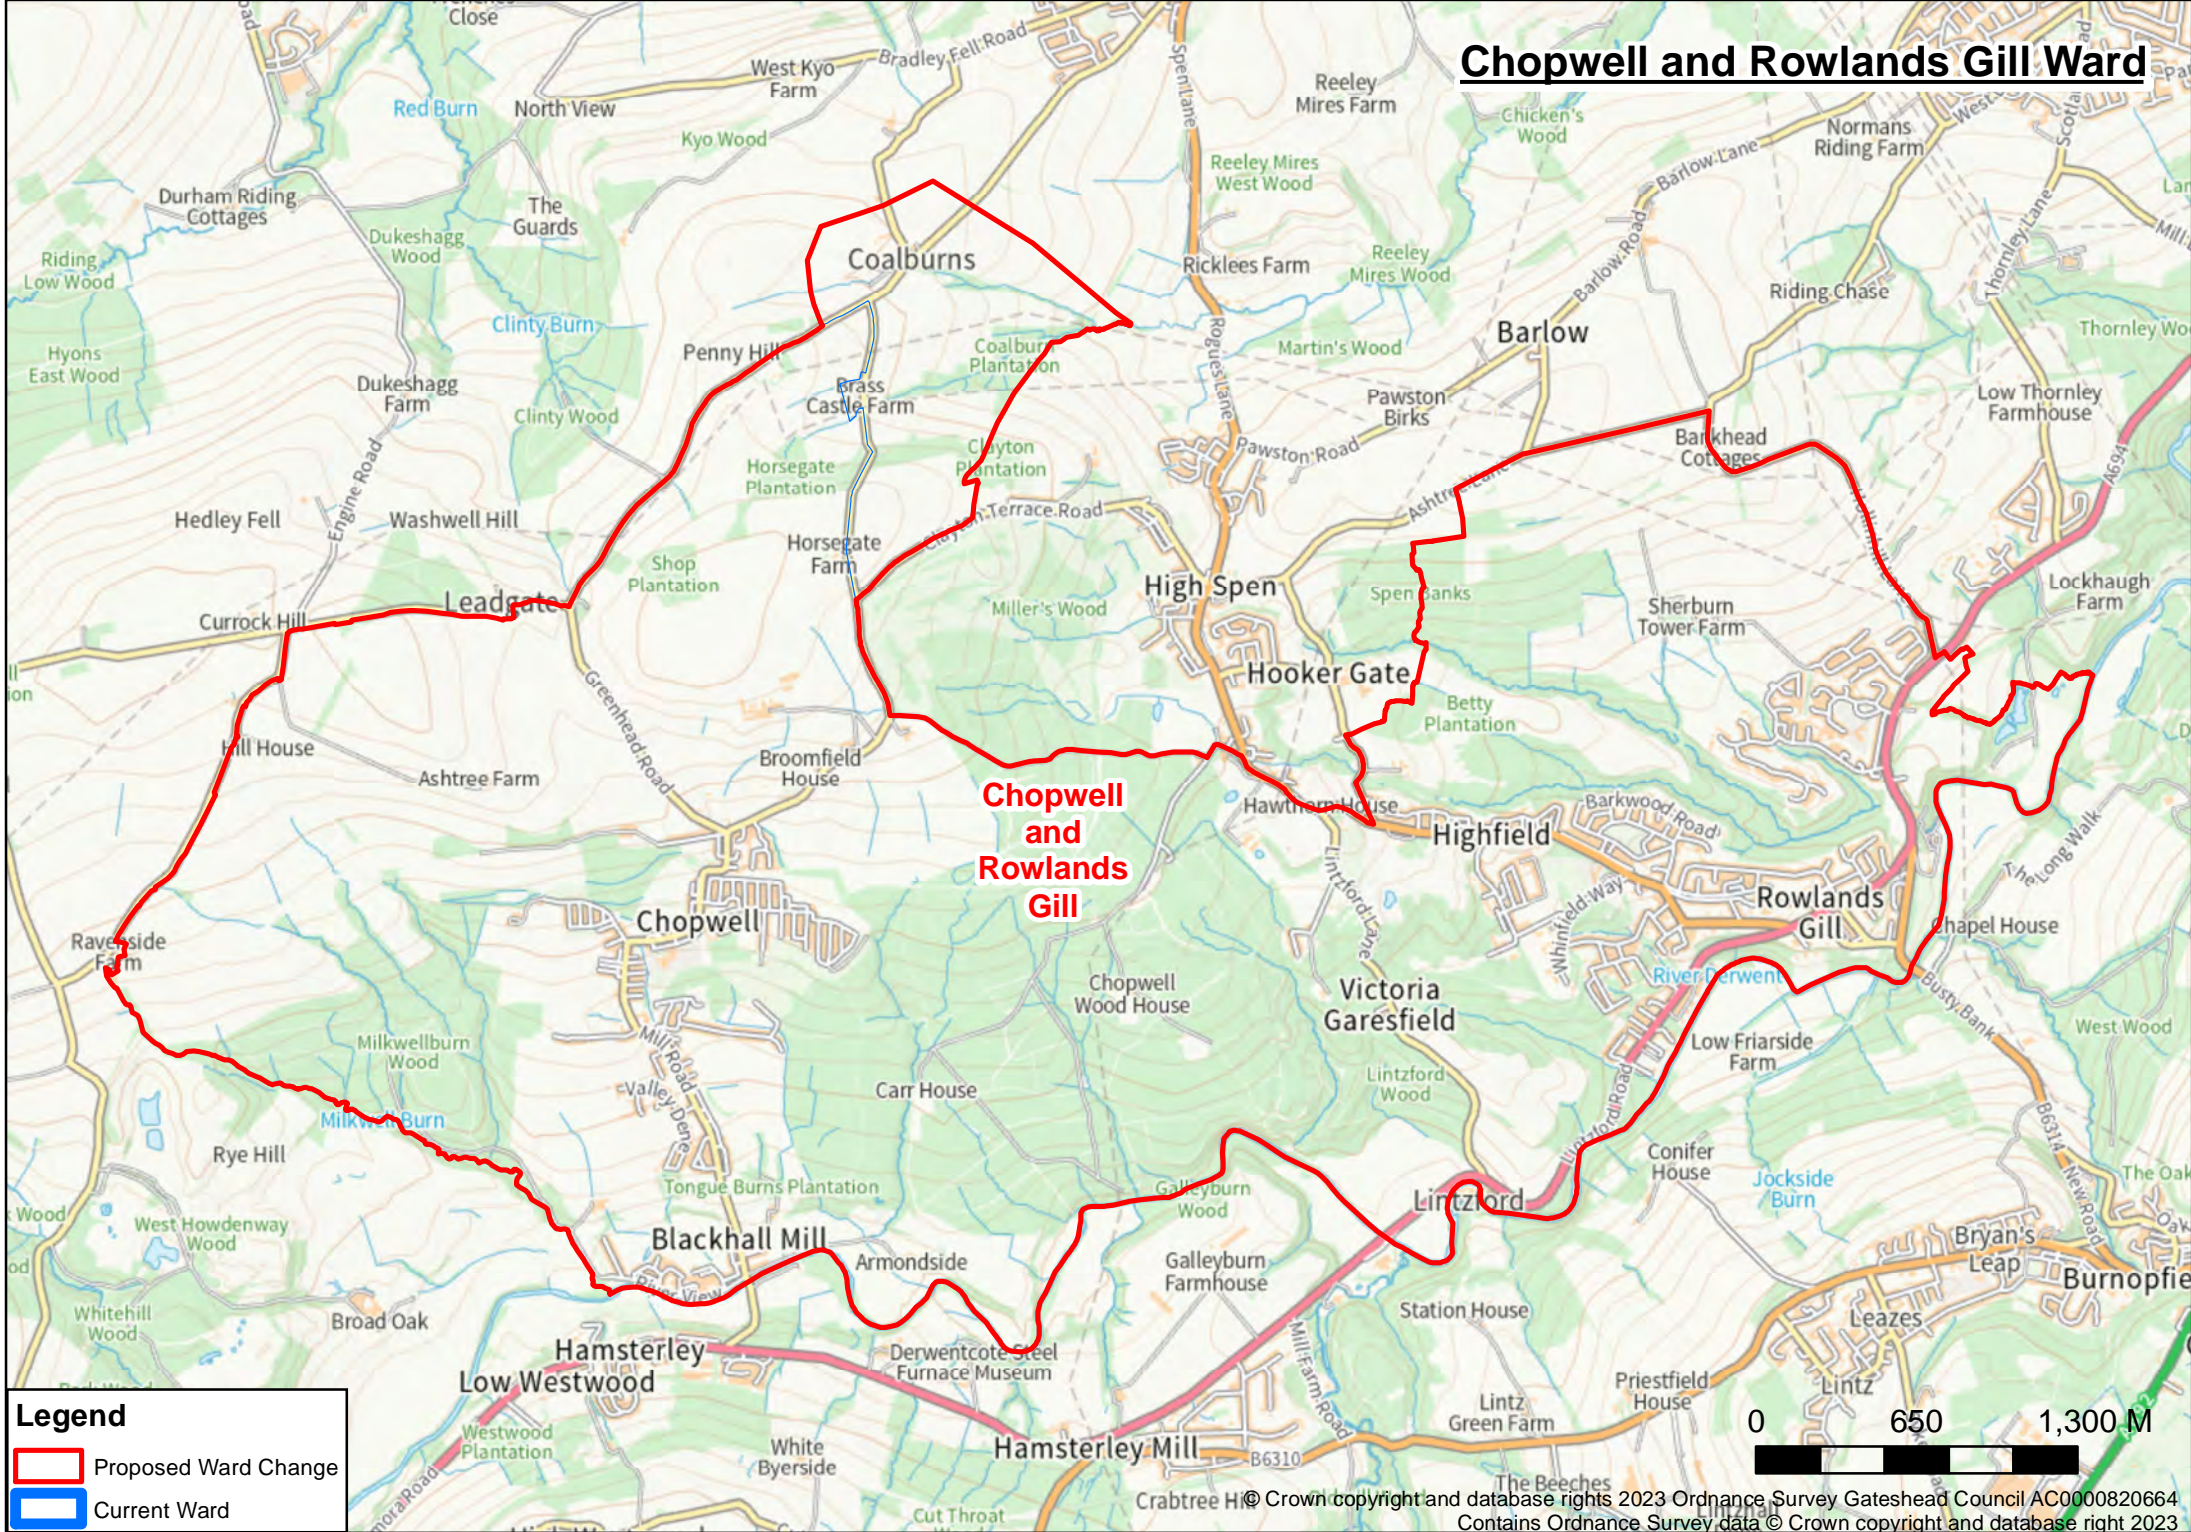

Crawcrook and Greenside Ward

Legend

-  Proposed Ward Change
-  Current Ward

Chopwell and Rowlands Gill Ward

Legend

-  Proposed Ward Change
-  Current Ward

Winlaton and High Spen Ward

Legend

- Proposed Ward Change
- Current Ward

Blaydon Ward

Legend

-  Proposed Ward Change
-  Current Ward

Whickham North and Swalwell Ward

Legend

- Proposed Ward Change
- Current Ward

Whickham South and Sunniside Ward

Legend

- Proposed Ward Change
- Current Ward

Dunston Hill and Whickham East Ward

Legend

-  Proposed Ward Change
-  Current Ward

Dunston, Teams and Riverside Ward

Legend

- Proposed Ward Change
- Current Ward